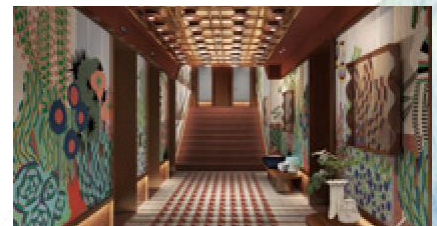

STEP INTO LUXURY, WHERE STYLE, CULTURE AND COMFORT MEET IN THE HEART OF THE CITY

Discover the height of refined living and unmatched comfort in the vibrant heart of Lisbon, with our carefully crafted rooms and suites at Andaz Lisbon.

AT A GLANCE

- Located in the heart of Lisbon
- 170 Rooms
- Restaurant Rooftop & Terrace
- Andaz Lounge
- Fitness Center
- Spa (Coming soon...)

ACCOMMODATIONS

- 158 Guest Rooms from 22sqm to 36sqm
- 9 Suites from 41sqm to 63sqm
- 3 Signature Suites from 74sqm to 100sqm
- Landmark views – Rua Augusta Arch, Praça do Comércio, Tagus River and São Jorge Castle
- Complimentary mini-bar with non-alcoholic beverages in Guest rooms and selection of alcoholic beverages in Suites
- Byredo amenities in all rooms

ANDAZ LOUNGE

Local Cuisine with an Elegant Twist

- Portuguese Inspired Street Food Staples
- Hand Crafted Beers & Cocktails & Artisan Coffee
- Live Music
- Max. Capacity: 70 seats

LOCATION

Positioned at Praça do Comércio, at the very heart of Lisbon, Andaz Lisbon stands where navigators and trade once thrived. A harmonious blend of Moorish heritage and Pombaline elegance, it is the epicenter of culture and history. This gateway to the city invites guests to explore Lisbon's vibrant past and dynamic present with a refined touch.