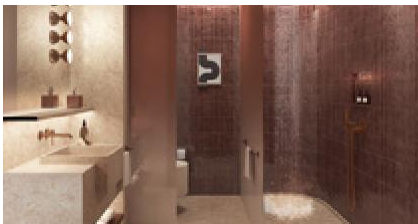

STEP INTO LUXURY, WHERE STYLE, CULTURE AND COMFORT MEET IN THE HEART OF THE CITY

Discover the height of refined living and unmatched comfort in the vibrant heart of Lisbon, with our carefully crafted rooms and suites at Andaz Lisbon.

AT A GLANCE

- Located in the heart of Lisbon
- 170 Rooms
- Restaurant Rooftop & Terrace
- Andaz Lounge
- Fitness Center
- Spa (Coming soon...)

ACCOMMODATIONS

- 158 Guest Rooms from 22sqm to 36sqm
- 9 Suites from 41sqm to 63sqm
- 3 Signature Suites from 74sqm to 100sqm
- Landmark views – Rua Augusta Arch, Praça do Comércio, Tagus River and São Jorge Castle
- Complimentary mini-bar with non-alcoholic beverages in Guest rooms and selection of alcoholic beverages in Suites
- Byredo amenities in all rooms

ANDAZ LOUNGE

Local Cuisine with an Elegant Twist

- Portuguese Inspired Street Food Staples
- Hand Crafted Beers & Cocktails & Artisan Coffee
- Live Music
- Max. Capacity: 70 seats

LOCATION

Positioned at Praça do Comércio, at the very heart of Lisbon, Andaz Lisbon stands where navigators and trade once thrived. A harmonious blend of Moorish heritage and Pombaline elegance, it is the epicenter of culture and history. This gateway to the city invites guests to explore Lisbon's vibrant past and dynamic present with a refined touch.