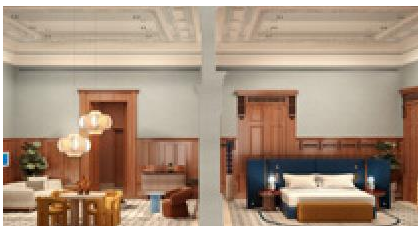

STEP INTO LUXURY, WHERE STYLE, CULTURE AND COMFORT MEET IN THE HEART OF THE CITY

Discover the height of refined living and unmatched comfort in the vibrant heart of Lisbon, with our carefully crafted rooms and suites at Andaz Lisbon.

AT A GLANCE

- Located in the heart of Lisbon
- 170 Rooms
- Restaurant Rooftop & Terrace
- Andaz Lounge
- Fitness Center
- Spa (Coming soon...)

ACCOMMODATIONS

- 158 Guest Rooms from 22sqm to 36sqm
- 9 Suites from 41sqm to 63sqm
- 3 Signature Suites from 74sqm to 100sqm
- Landmark views – Rua Augusta Arch, Praça do Comércio, Tagus River and São Jorge Castle
- Complimentary mini-bar with non-alcoholic beverages in Guest rooms and selection of alcoholic beverages in Suites
- Byredo amenities in all rooms

ANDAZ LOUNGE

Local Cuisine with an Elegant Twist

- Portuguese Inspired Street Food Staples
- Hand Crafted Beers & Cocktails & Artisan Coffee
- Live Music
- Max. Capacity: 70 seats

LOCATION

Positioned at Praça do Comércio, at the very heart of Lisbon, Andaz Lisbon stands where navigators and trade once thrived. A harmonious blend of Moorish heritage and Pombaline elegance, it is the epicenter of culture and history. This gateway to the city invites guests to explore Lisbon's vibrant past and dynamic present with a refined touch.